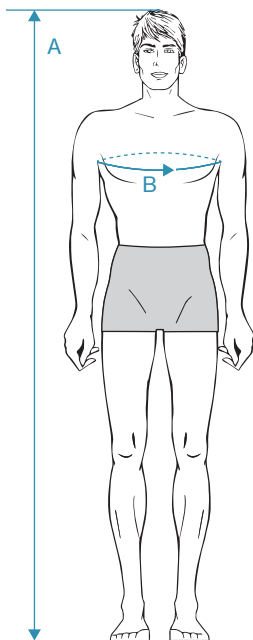

How to make the right choice

To ensure a perfect fit and to guarantee maximum safety when working with hazardous substances, the uvex coveralls are available in a wide range of sizes. The table shows the body measurements and the corresponding uvex sizes. These size definitions are based on actual body measurements taken while wearing underwear but without wearing shoes.

These sizes differ from standard clothes sizes, so please always select uvex coveralls according to your actual body measurements and not your usual clothes sizes!

Sizes	Body height in cm (A)	Chest measurement in cm (B)
S	164–170 cm	84–92 cm
M	170–176 cm	92–100 cm
L	176–182 cm	100–108 cm
XL	182–188 cm	108–116 cm
XXL	188–194 cm	116–124 cm
XXXL	194–200 cm	124–132 cm