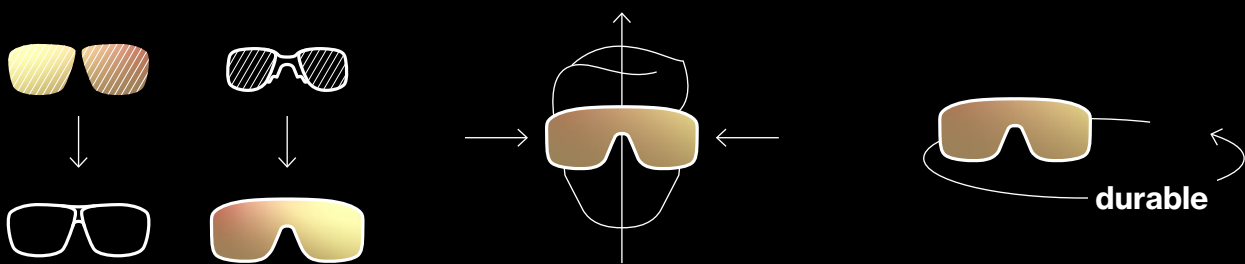

Technology

Our innovative technologies, such as uvex clipnetic® technology for adapting a correction insert and unique uvex colorvision® colour filters for a wide range of lighting conditions and vision requirements, perfectly support the wearer. All uvex sportstyle RX models use the uvex “anatomic” sports lenses to guarantee an optimal field of vision for prescription wearers. Thanks to lenses made by first-class manufacturers, our top-quality products ensure maximum safety, visual comfort and flexibility.

Custom fit

Perfect visibility and optimal protection thanks to a custom fit. Adjustable nose bridges, non-slip sidearms with metal inserts and adjustable inclination settings enable the frames to fit perfectly – from wide to narrow head shapes. HD lenses with modern free-form technology for prescription wearers ensure visibility perfectly matched to the needs of athletes. Corrected. Protected. Perform.

Durable products

Our custom products are characterised in particular by their longevity. Compared to standard products, they are used for a much longer time, saving us valuable resources and, calculated over the entire period of use, producing much less waste. With our uvex sportstyle RX planet glasses and the corresponding sustainability concept, we take this one step further by continuously growing our commitment to protecting people and the environment.