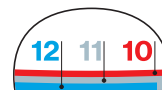

uvex

uvex 1 sport white NC

Even perfect for your leisure time.

Date created 05/22

Sporty look.
Thanks to its lightweight design, high-tech materials and ergonomically designed outsole, uvex 1 sport white NC is the ideal companion for the working day and beyond.

Breathable and liquid-resistant.
The hydrophobic upper ensures optimised climate control and reliably protects the wearer against liquids and other contaminants.

Lightweight and ergonomic.
The dual-density polyurethane outsole offers excellent comfort underfoot thanks to its ergonomic design. The SRC-certified slip resistance means that it is suitable for use on almost all surfaces.

Wearer comfort.
Elastic laces for quick, individual adjustment.

Additional features

Manufactured using women's and men's lasts

uvex medicare+

ESD and antistatic

Paint neutrality

Multiple fit system (10/11/12)

clima zone

uvex i-PUREnrj technology

- Cushioning. Stability. Energy return.
- Outstanding shock absorption and energy return.
- Excellent stability thanks to the internal heel cap, reducing the risk of injury.