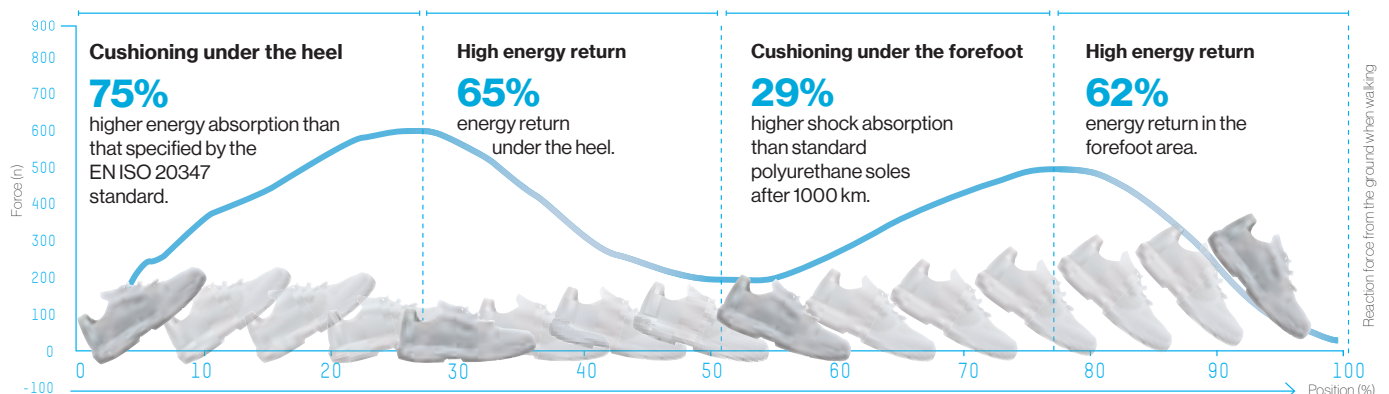

**Wearer comfort.**  
Elastic laces for quick, individual adjustment.

## Additional features

Manufactured using women's and men's lasts

uvex medicare+

ESD and antistatic

Paint neutrality

Multiple fit system (10/11/12)

**clima zone**

## uvex i-PUREnrj technology

- Cushioning. Stability. Energy return.
- Outstanding shock absorption and energy return.
- Excellent stability thanks to the internal heel cap, reducing the risk of injury.