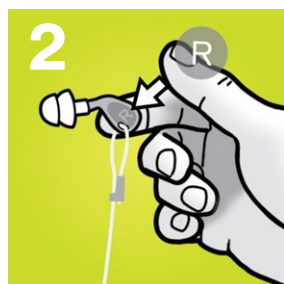

uvex

uvex xact-fit reusable hearing protection

The unique design of the **uvex xact-fit** is based on the anatomy of the ear canal, mimicking the natural oval shape.

This noticeably reduces pressure inside the ear, even when worn for extended periods as well as allowing fast, easy and accurate fitting.

Correct earplug insertion

The reusable earplugs paddle are marked with a L (left side) and a R (right side).

Right hand: take the R paddle of the reusable earplug between your thumb and forefinger.

Gently insert the earplug by twisting the paddle forward towards your jaw bone with a slight downwards motion to lock it in.

The earplug should be completely inside the ear canal when properly inserted. Repeat steps 2-4 with the left side.

Correct earplug insertion =

Secure, low-pressure fit with complete protection

Incorrect earplug insertion =