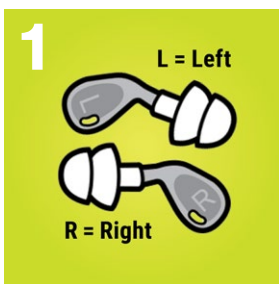

uvex

uvex xact-fit reusable hearing protection

The unique design of the **uvex xact-fit** is based on the anatomy of the ear canal, mimicking the natural oval shape.

This noticeably reduces pressure inside the ear, even when worn for extended periods as well as allowing fast, easy and accurate fitting.

Correct earplug insertion

The reusable earplugs paddle are marked with a L (left side) and a R (right side).

Right hand: take the R paddle of the reusable earplug between your thumb and forefinger.

Gently insert the earplug by twisting the paddle forward towards your jaw bone with a slight downwards motion to lock it in.

The earplug should be completely inside the ear canal when properly inserted. Repeat steps 2-4 with the left side.

Correct earplug insertion =

Secure, low-pressure fit with complete protection

Incorrect earplug insertion =