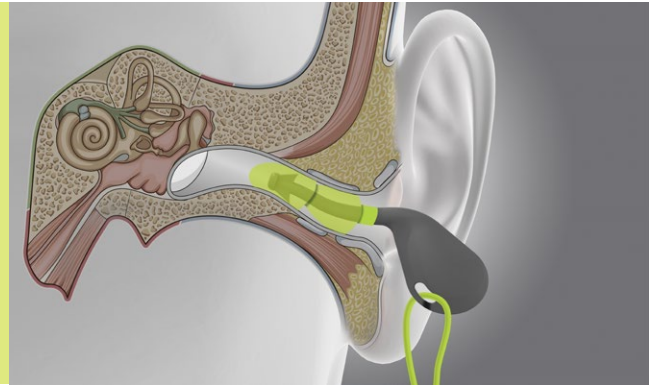

uvex

uvex xact-fit reusable hearing protection

The unique design of the **uvex xact-fit** is based on the anatomy of the ear canal, mimicking the natural oval shape.

This noticeably reduces pressure inside the ear, even when worn for extended periods as well as allowing fast, easy and accurate fitting.

Correct earplug insertion

The reusable earplugs paddle are marked with a L (left side) and a R (right side).

Right hand: take the R paddle of the reusable earplug between your thumb and forefinger.

Gently insert the earplug by twisting the paddle forward towards your jaw bone with a slight downwards motion to lock it in.

The earplug should be completely inside the ear canal when properly inserted. Repeat steps 2-4 with the left side.

Correct earplug insertion =

Secure, low-pressure fit with complete protection

Incorrect earplug insertion =

Poor fit, discomfort, and loss of protection

protecting people