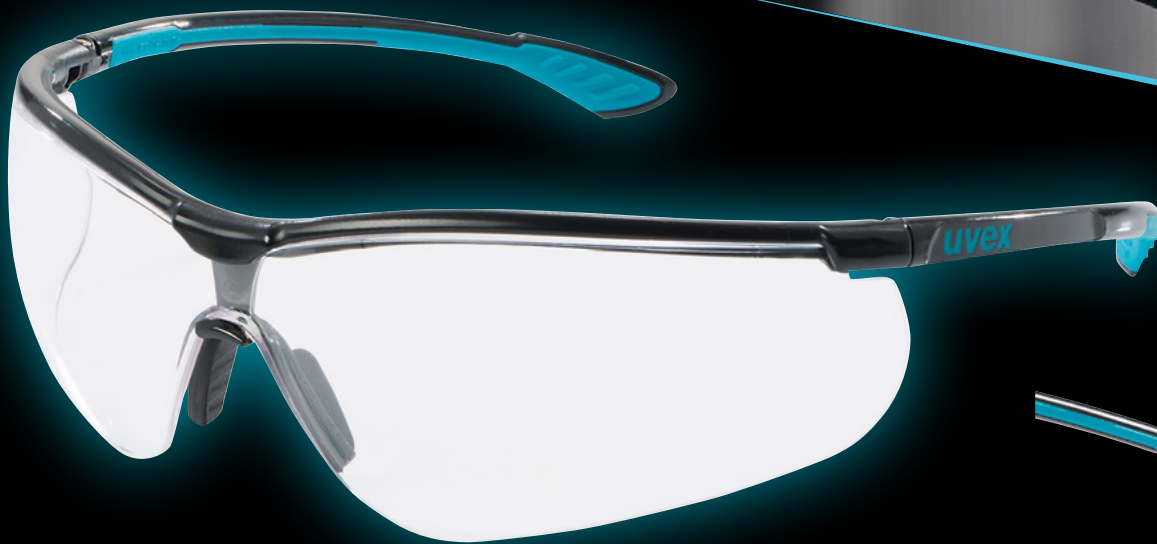

The distinct close fitting athletic design, unrivalled uvex lens coating technology, together with the sportstyle's low weight and use of high-tech materials means that wearers will experience the highest levels of comfort, ultimate fit and an excellent field of vision.

Suitable for a wide range of applications in multiple industrial sectors or sporting activities.

Lightweight safety spectacles
weighing just 23 grams

Soft grip side arms and bridge
also ensures optimum wear comfort

Contoured lens
delivers ultimate cohesive fit

Adjustable, soft nose piece
for comfortable, customised fit.

uvex supravision
lens coating technology:
permanent anti-fog coating on the inside,
scratch resistant outside

9193880

uvex sportstyle

- Close fitting, athletic design
- Low weight - just 23g for incredible comfort
- Contoured lens fits all facial shapes
- Soft grip side arms, nose bridge and brow for non-slip comfort
- Equally good for industrial or sports activities
- uvex's proven supravision lens coating technology: permanent anti-fog coating on the inside, scratch resistant outside
- UV400