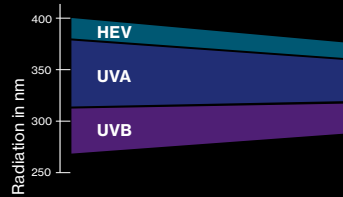

The EN166/170 standard specifies safety eyewear should provide UV protection up to 380 nm. The WHO* and latest scientific studies state that this level of protection is insufficient and recommend safety eyewear lenses provide UV protection up to 400nm covering UVB and UVA rays.

”

“The reasons why the WHO recommends UV400 protection are clear. The outer tissues of the eye, cornea and lens fully absorb UV light. While UVB light primarily damages the genetic material, UVA rays penetrate deeper, cause thermal damage and magnify the effects of UVB light.”

Univ.-Prof. Dr. rer. nat. Olaf Strauß

“

uvex UV400 – included in all uvex safety eyewear

Regardless of whether you choose a clear or tinted lens, all uvex safety eyewear has UV absorption incorporated in the lens which filters 100% of UV rays up to 400nm. uvex which stands for **ultraviolet exclusion**, prides itself on delivering the best possible protection together with top-quality lens coatings, incredible comfort and stylish designs.

Even without sun, UV rays can still put strain on the eye

When working outdoors, your eyes are regularly exposed to harmful UV radiation – even when it is cloudy. The result: using insufficient protection may cause dangerous long-term damage such as corneal injury, cataracts and loss of sight.

100% protection against dangerous UVA and UVB radiation

For the eye and surrounding skin

Radiation in nm

uvex UV400